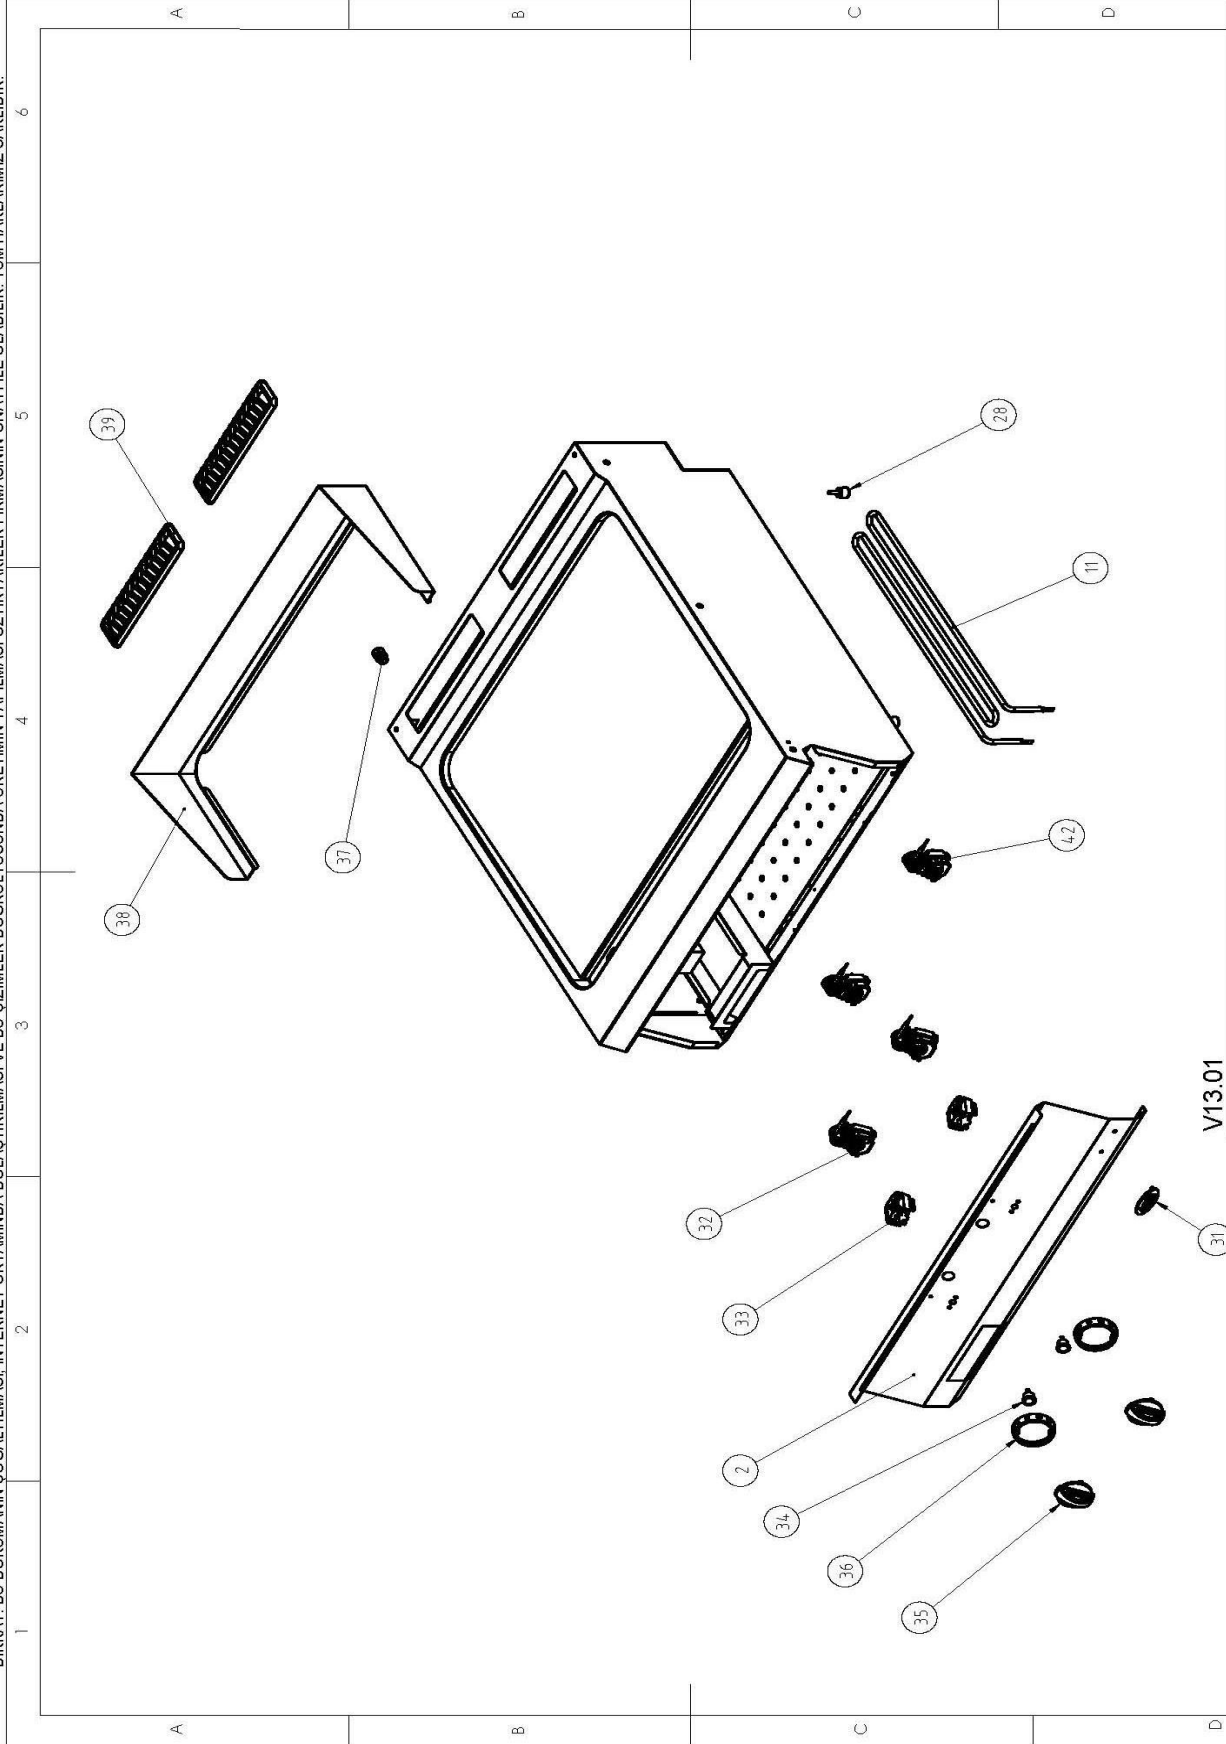

SPARE PART LIST

Spare Part ItemCode	Item name.	PictureId
6246.00011.00	HEATING ELEMENT 2 kW 230 V FOR 900 SERIES GRILL	11
2864.N20.08000290.E.10	FRONT PANEL FOR ELECTRICAL GRILL 80'S	2
6260.00002.05	ADJUSTABLE LEG M6	28
2179.09028.01	LABEL FOR FRONT PANEL "ÖZT RYAK LER"	31
6234.00001.14	THERMOSTAT 50-300 C TRIPHASE	32
6254.00005.04	4 POLE ON-OFF SWITCH	33
6251.00004.30	SIGNAL LAMP BLACK BODY GREEN LENS NEON 100K-220V	34
6260.00015.45	THERMOPLASTIC KNOB MAIN BODY WITH 6 mm INSERT	35
6260.00015.32	THERMOPLASTIC KNOB SCALE 50-300 C	36
6259.00003.10	CABLE GLAND PG 21	37
2864.N20.13880139.9.15	SPLASHGUARD FOR 80'S GRILLS	38
6260.00058.96	FLUE COVER CAST IRON WITH CERAMIC ENAMEL COATED FOR ALL 700&900	39

7864.N1.80903.17C

NEW 900 DOUBLE ELECTRICAL GRILL PLATE OVER BENCH CHROME COATED Version No: V13.01
80*90*30

DİKKAT: BU DÖKÜMANIN COĞALTILMASI İNTERNET ORTAMINDA DOLAŞTIRILMASI VE BU ÇİZİMLER DOĞRULTUSUNDA ÜRETİMİN YAPILMASI ÖZT RYAK LER FİRMANININ ONAYI İLE OLABİLİR. TÜM HAKLARIMIZ SAKLIDIR.